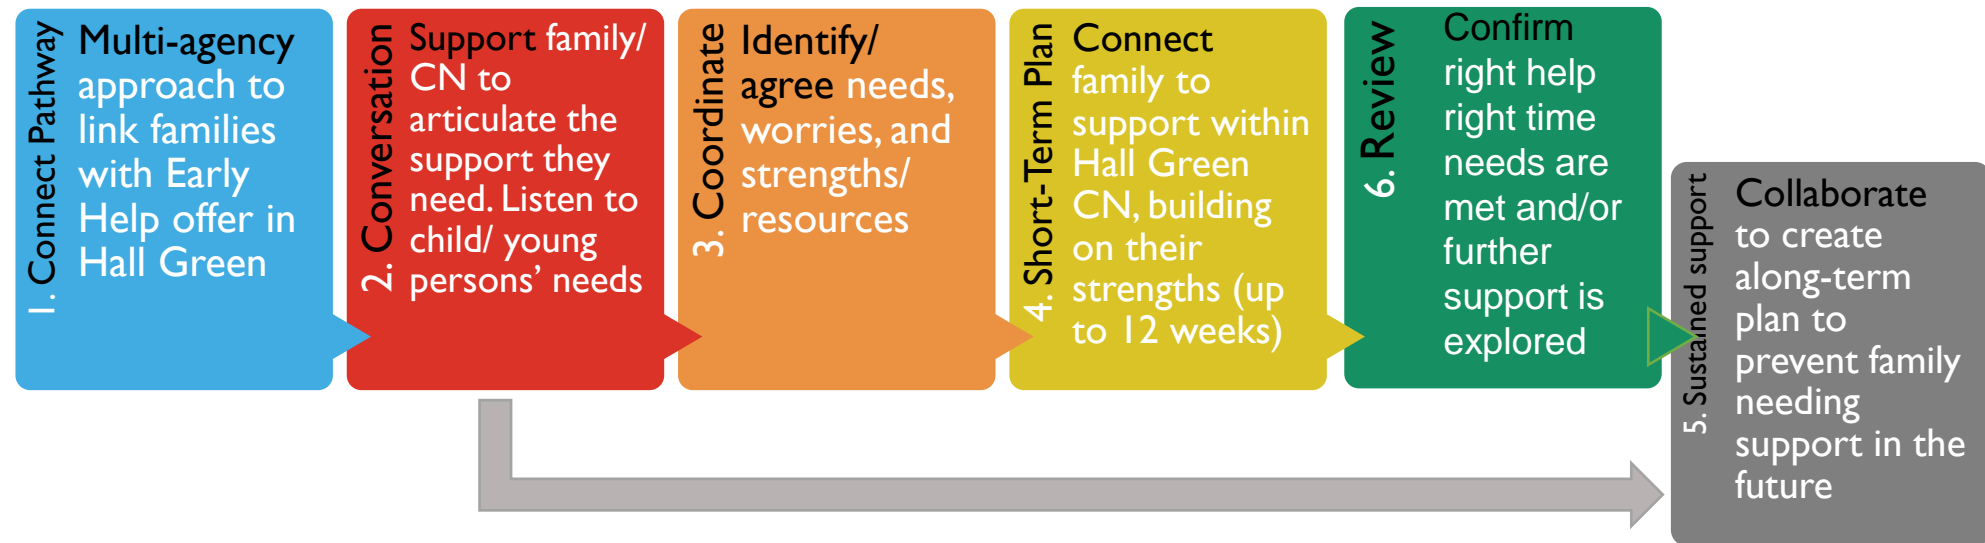

Discussion in Breakout Rooms

Family Funds

Emergency food and fuel assistance and early help is available for families you are working with. The grant limit has now been raised to £100 per family.

Birmingham's Local Welfare Provision scheme helps vulnerable people in short-term crisis with food and essential items.

For a simple list of universal early help that is available from partners for all families go to the From Birmingham with Love page.

Support Directory

FAMILY CONNECT FORM

Please complete the form with as much information as possible.
This will help us provide the correct support, connecting families to
local and trusted organisations.

Hall Green Families Early Help Journey

Through connected pathways children, young people & families needing our support will move through each touch point below. This will help us provide the right help at the right time, using the strength of our community network. With the confidence to self-serve, where appropriate.