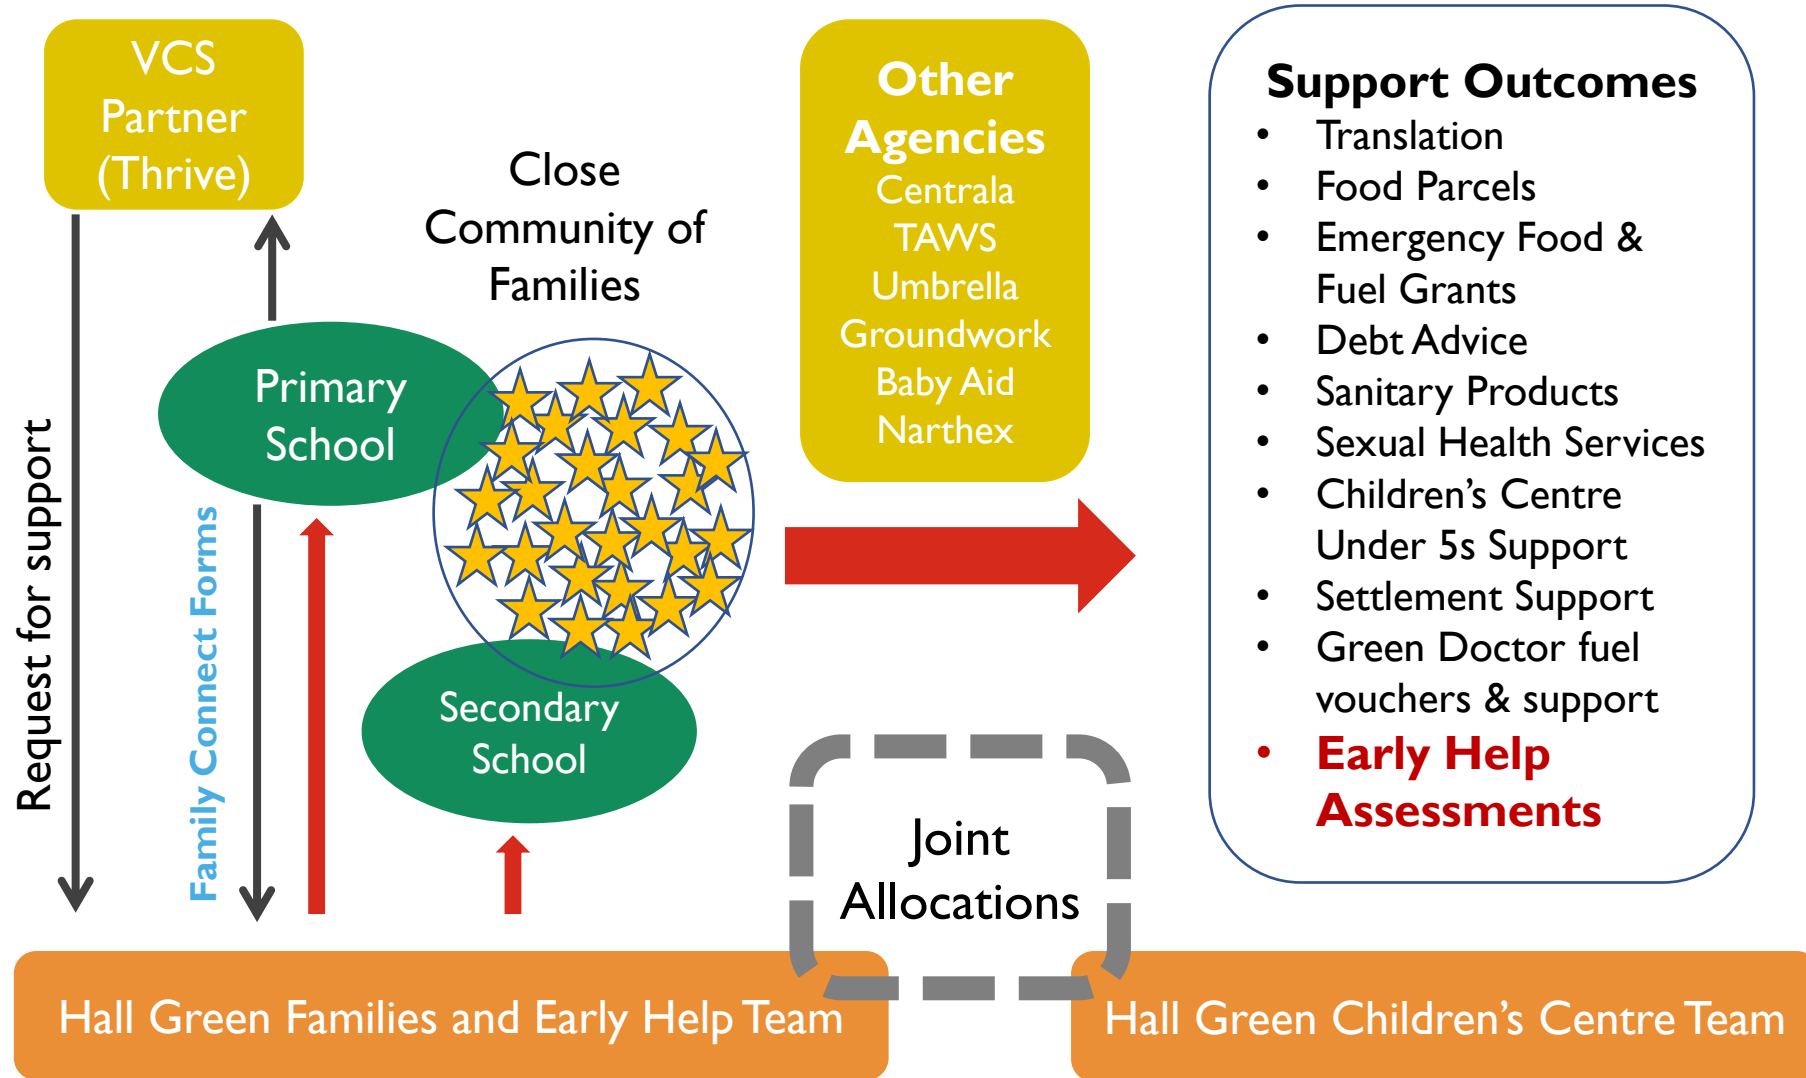

MULTI-AGENCY HALL GREEN EARLY HELP

38 Large Vulnerable Immigrant Families - little English, no benefits, uncertain settlement status