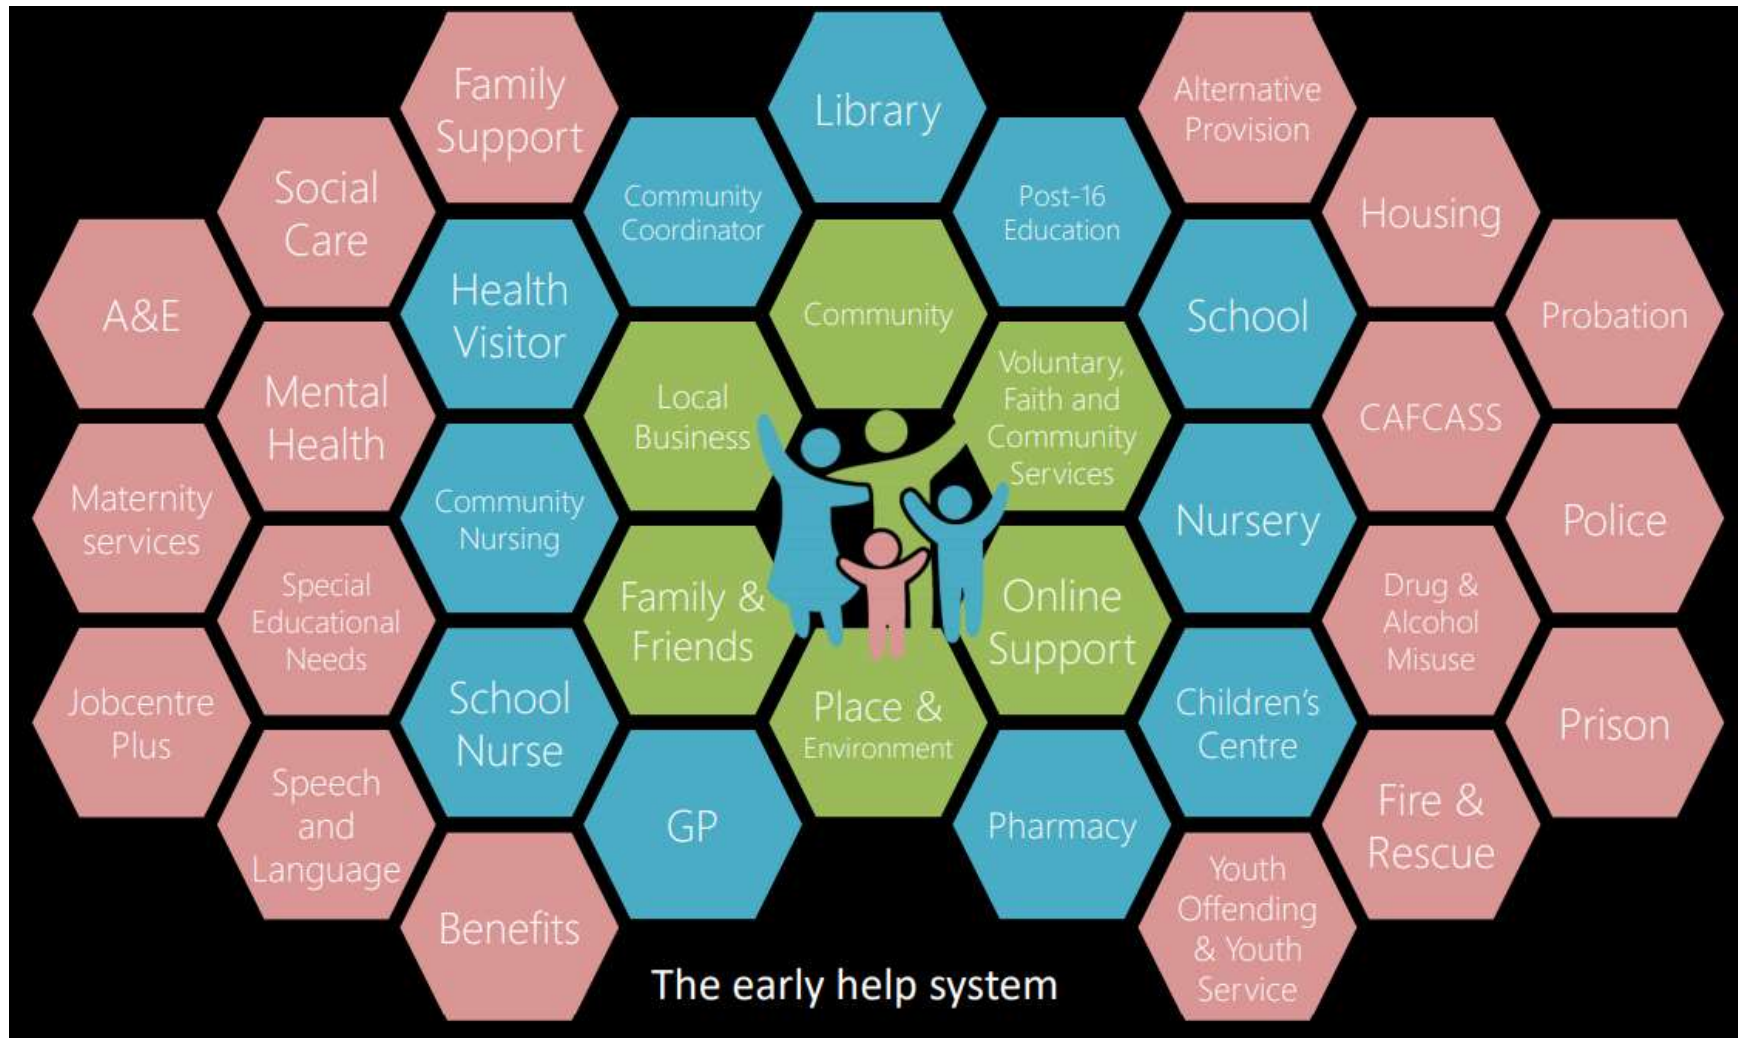

FOOD, FUEL & FAMILY SUPPORT

Hall Green Families & Early Help

Agenda

Welcome & Introductions

Family Funds

Support Directory

Connect Form Virtual Tour

Case Study

Discussion in Breakout Rooms

Family Funds

Emergency food and fuel assistance and early help is available for families you are working with. The grant limit has now been raised to £100 per family.

Birmingham's Local Welfare Provision scheme helps vulnerable people in short-term crisis with food and essential items.

For a simple list of universal early help that is available from partners for all families go to the From Birmingham with Love page.

Support Directory

FAMILY CONNECT FORM

Please complete the form with as much information as possible.
This will help us provide the correct support, connecting families to
local and trusted organisations.

Hall Green Families Early Help Journey

Through connected pathways children, young people & families needing our support will move through each touch point below. This will help us provide the right help at the right time, using the strength of our community network. With the confidence to self-serve, where appropriate.